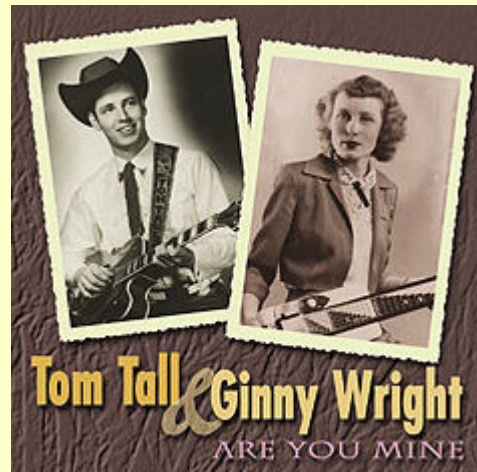

BEAR FAMILY RECORDS

tel +49 (4748) 8216-16 • fax +49 (4748) 8216-20 • email: heidi@bear-family.de

SHIPPING DATE: MARCH 21, 2005

ARTIST	TOM TALL & GINNY WRIGHT
TITLE	Are You Mine
LABEL	Bear Family Records
CATALOG #	BCD 16741
PRICE-CODE	AH
ISBN-CODE	 4 000127 167415
EAN-CODE	3-89916-109-2
FORMAT	CD with 36-page booklet
GENRE	Country
TRACKS	31
PLAYING TIME	78:34

- 31 Songs
- 78 Minutes
- Many rare unseen pictures from the scrapbook of both Tom Tall & Ginny Wright.

SALES NOTES

The story of **Tom Tall** and **Ginny Wright** is inextricably bound up with one of the music business's larger-than-life characters: **Fabor Robison**. In addition to Tom and Ginny, he also discovered Johnny Horton, Jim Reeves, the DeCastro Sisters, Mitchell Torok, the Browns, Bonnie Guitar, and Ned Miller. That would be enough talent for any label, but Fabor managed to alienate them all (in fact, it's rumoured that Jim Reeves wanted to shoot him).

Ginny Wright came to Fabor Records to cut a duet with Jim Reeves, and *I Love You* was a big country hit, peaking at #3 in 1953/4. In November 1954, Ginny recorded ***Are You Mine*** with Tom Tall, and it became a #2 country hit, and makes its first-ever appearance on CD here. But then, with the record high in the charts, Ginny just simply quit. She went back to Texas. Years later, she recorded again and even made some more records with Tom Tall, but mostly she cared for her family in Texas. In 2003, she reappeared briefly to become a Louisiana Hayride Hall of Fame inductee.